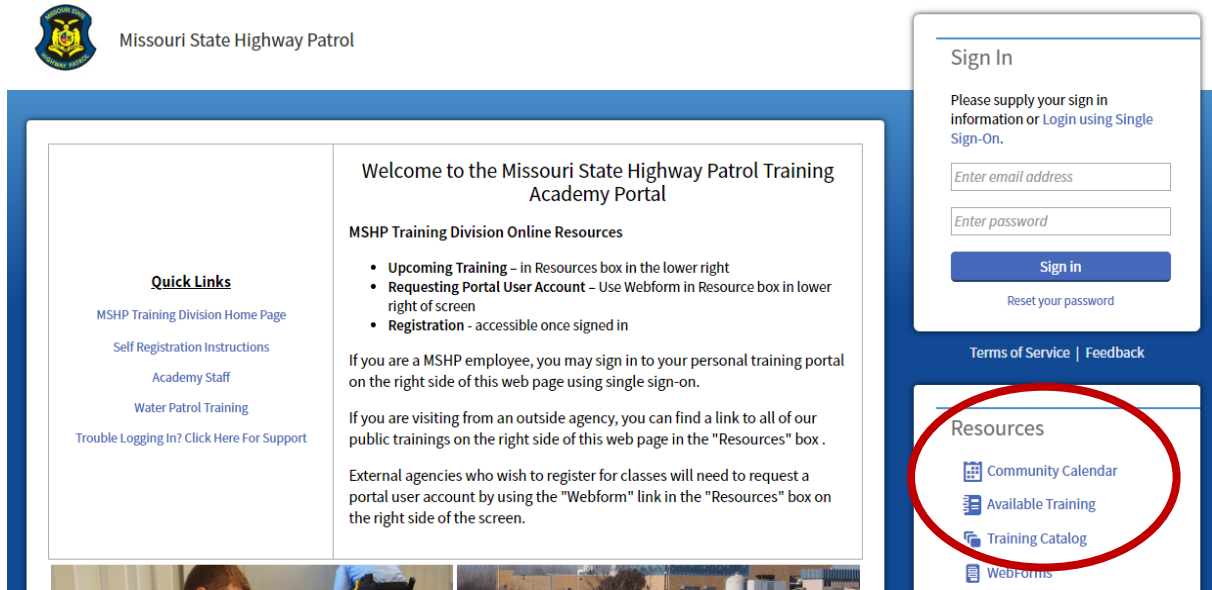

How to view upcoming MSHP Academy Training

Access the [MSHP Academy Portal](#), once on the portal page training will be located in the “Resources” box in the lower right corner.

Training Catalog will show the course description (click show more) and available classes (click to view details).